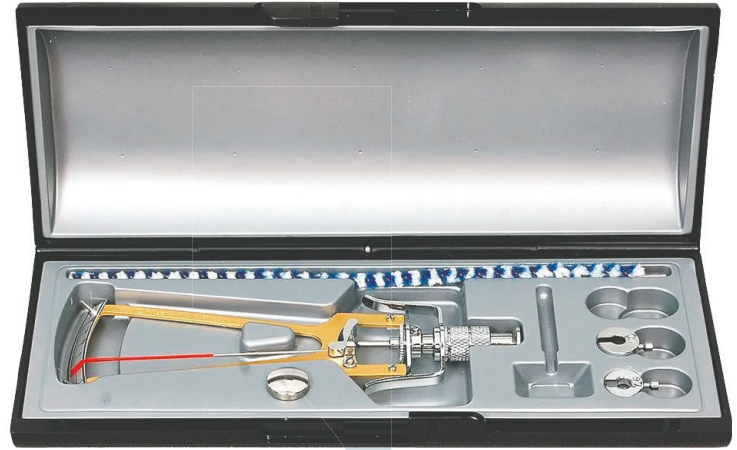

UNICOS 90D LENS

SCHIOTZ TONOMETER
REISTER